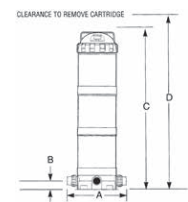

Model No.	Description	Inlet/Outlet
Q1002	C1050 50ft ² Standard Filter	50mm
Q1003	C1075 75ft ² Standard Filter	50mm

DIMENSIONS (mm)							
Model	A	B	C	D	Min. Clearance from Top of Filter	Inlet PVC	Outlet PVC
Q1002	175	57	445	705	260	50	50
Q1003		52	598	1000	402		

REPLACEMENT CARTRIDGE FILTER ELEMENTS

Model No.	Description	Dimensions		
		Height	Diam.	Hole Diam.
Q1031	C1050 50ft ² Replacement Element	305	140	53
Q1032	C1075 75ft ² Replacement Element	457	140	53
Q1033	C1035 Replacement Element (Note: 2 elements required)	135	142	53
Q1205	Wide Mouth Replacement Element (Note: 2 elements required)	225	150	Thread
Q1259	SQ50 Replacement Element (Note: 2 elements required for SQ100)	227	145	53