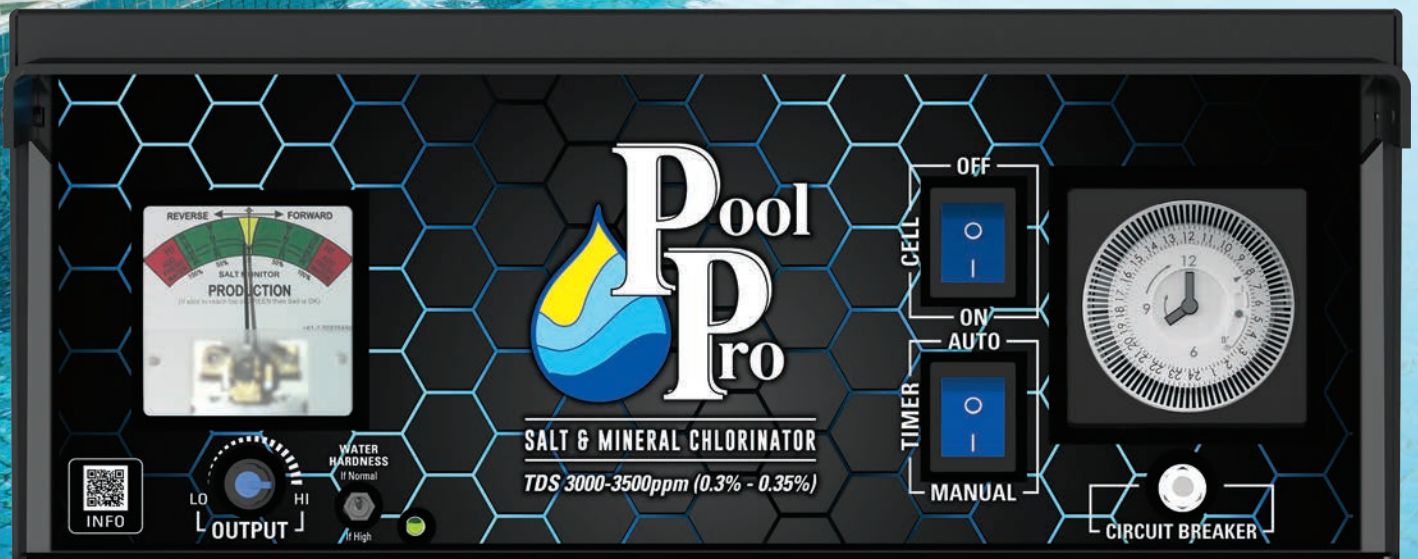

SALT & MINERAL CHLORINATOR

CPP & CPPS SERIES

- ✓ LOW SALT
- ✓ HEAVY DUTY
- ✓ RELIABLE TIMER
- ✓ EASY TO USE
- ✓ TITANIUM CELL
- ✓ MINERAL COMPATIBLE

POOL PRO SALT & MINERAL CHLORINATORS

KEY FEATURES

- Low salt operation: 3000 - 3500ppm (0.3% - 0.35%)
- Compatible with mineral and magnesium salts
- Standard and Self Cleaning models available
- Current limiting, over temperature and over current protections
- Water hardness switch for high calcium areas (CPPS models)
- Reliable quartz mechanical timer with battery back-up
- Premium grade titanium cell
- Isolation transformer design, approved to AS3108
- High chlorine production
- 3 year warranty on the Power Pack and Cell (residential)*

AVAILABLE IN	CODE
20 Grams - Standard - up to 55,000L	CPP20
30 Grams - Standard - up to 80,000L	CPP30
40 Grams - Standard - up to 100,000L	CPP40
20 Grams - Self Cleaning - up to 55,000L	CPPS20
30 Grams - Self Cleaning - up to 80,000L	CPPS30
30 Grams - Self Cleaning - up to 80,000L Commercial	CPPS30C
40 Grams - Self Cleaning - up to 100,000L	CPPS40
40 Grams - Self Cleaning - up to 100,000L Commercial	CPPS40C
50 Grams - Self Cleaning - up to 140,000L Commercial	CPPS50C
Replacement cells are also available from your local Pool Pro Stockist.	